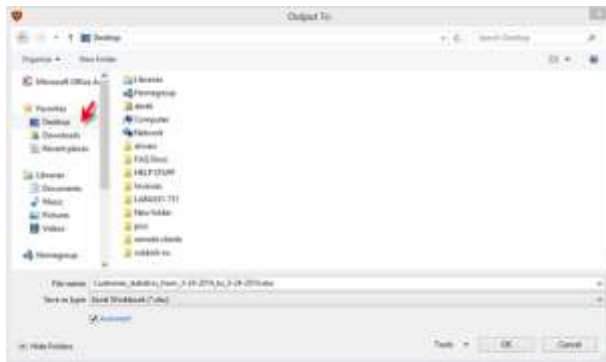

Save the file to a location of your choice. In this example, the file was saved to the Desktop to be easily found later.

Here is an example of the statistics after being exported to Excel.