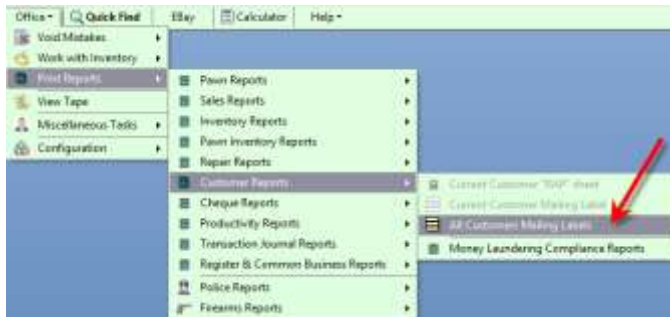

To get the raw demographic data from Dazzle:

In Dazzle click on Office -> Print Reports -> Customer Reports -> All Customer Mailing Labels.

This will open the Dazzle “Customer Mailing Labels” screen.

To get the most up to date demographic information, click on Load Statistics.