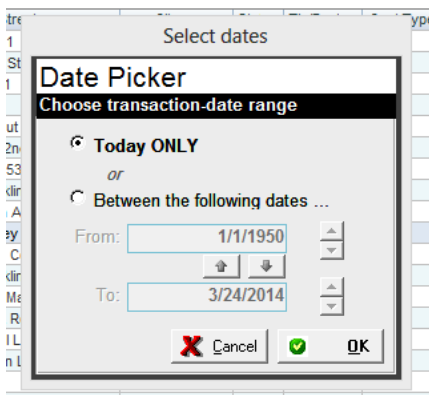

## FREQUENTLY ASKED QUESTION

**Question:** How do I get customer demographics?

**Answer:** Customer Demographics can be pulled from Dazzle and put into an Excel spreadsheet so that you can use the data any way they want.

To get the raw demographic data from Dazzle:

In Dazzle click on Office -> Print Reports -> Customer Reports -> All Customer Mailing Labels.

This will open the Dazzle “Customer Mailing Labels” screen.

To get the most up to date demographic information, click on Load Statistics.