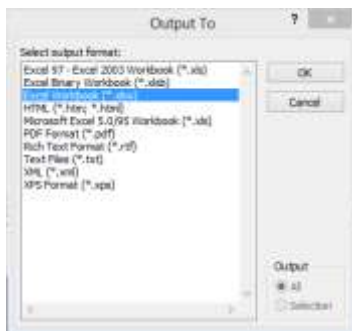

When you click this button the “Output to” dialog will appear. Select the format you want, such as Excel, and click OK.